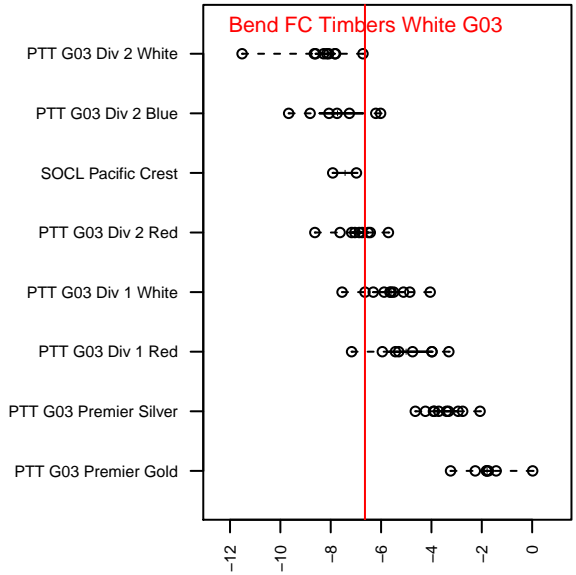

**attack and defense rating
relative to others at age
and all opponents in last 13 months**