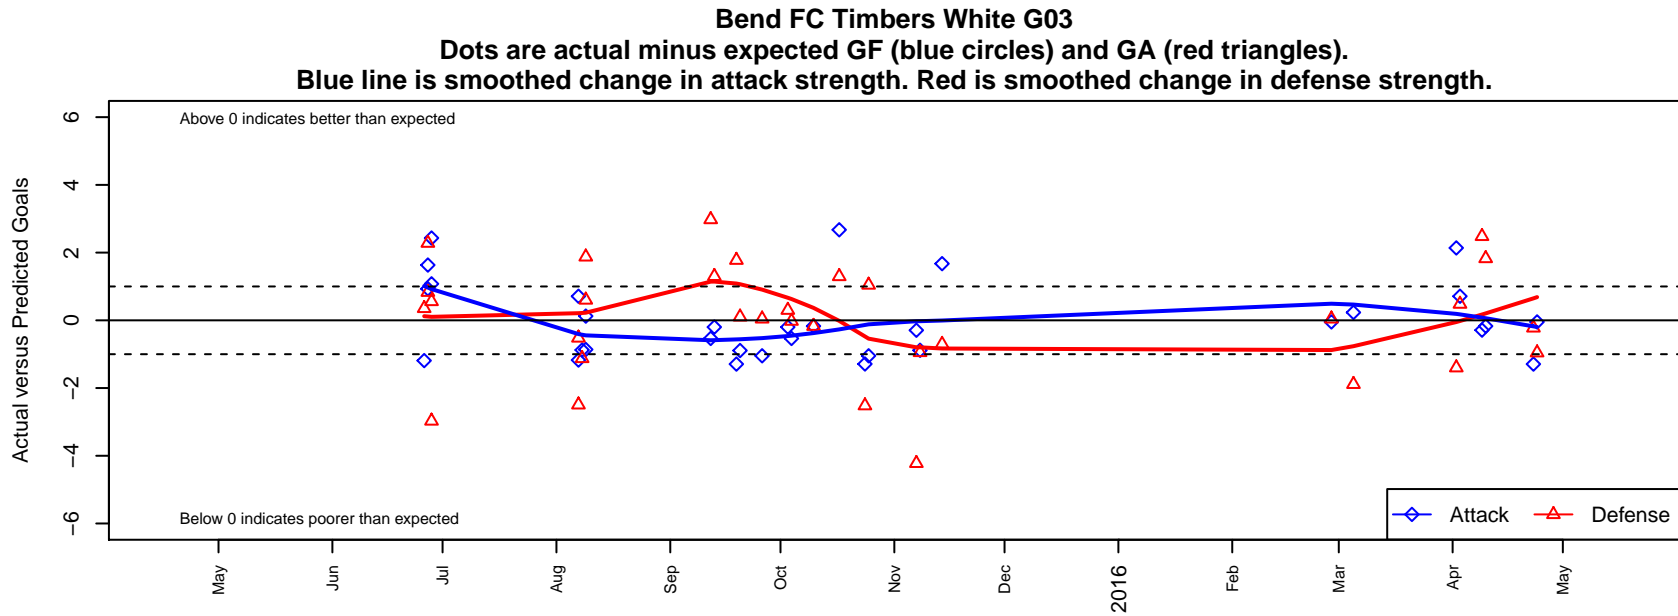

Bend FC Timbers White G03

Bend FC
 Bend, OR
 G03 total strength=461
 attack=0.4 defense=0.24
 fall league = PTT G03 Div 1 White
 spr league = Spr OYS G03 Div 1 White

alt names used:
 BEND FC TIMBERS 03 GIRLS WHITE (OR)
 BFCT U12 Girls White
 Bend FC Timbers – U12G WHITE
 Bend FC Timbers – U12G WHITE
 Bend FC Timbers – U12G WHITE

Venues played:
 2015 Clash At the Border Bronze U12
 2015 Bend Premier Cup U12G 9v9 SILVER U1
 2015 PTT G03 Division 1 White
 2015 OYS Presidents Cup G03
 2015 Spr OYS G03 Division 1 White

**attack and defense variance (black dot)
relative to other teams
and top 10 in region**